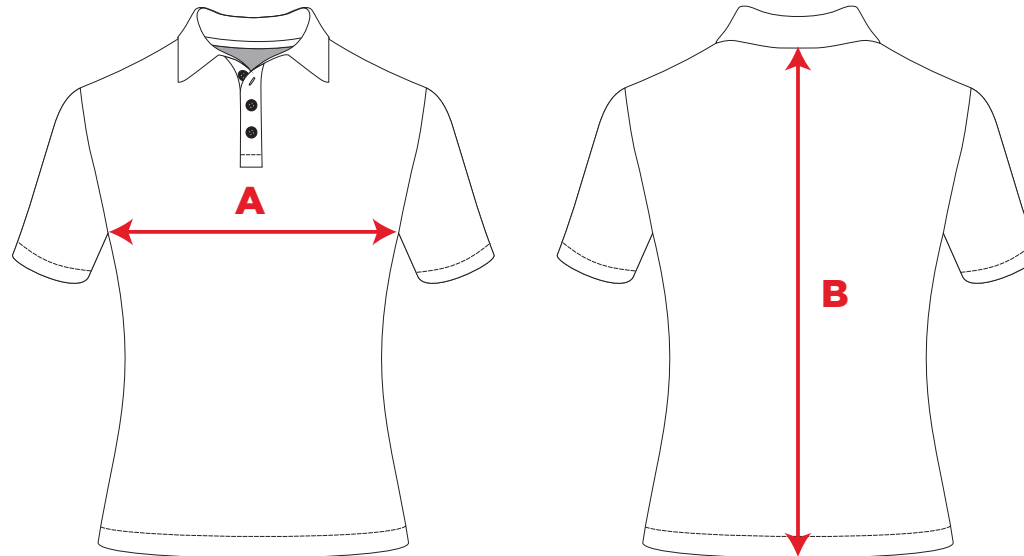

## STYLE INFORMATION

CATEGORY:  
**MULTI-PURPOSE**

SIZE SPEC CODE:  
**IDA-021**

DESCRIPTION  
**SET-IN SLEEVE POLO**

GENDER:  
**LADIES**

SIZE RANGE:  
**ADULT**

FACTORY:  
**C-FACTORY**

## PRODUCT DIAGRAM

REF	MEASUREMENT	L4	L6	L8	L10	L12	L14	L16	L18	L20	L22	L24				
A	1/2 CHEST (cm)	40	42.5	45	47.5	50	52.5	55	57.5	60	62.5	65				
B	CENTRE BACK LENGTH (cm)	62	63	64	65	67	69	71	72	73	74	75				

All measurements are in centimetres (cm), with a tolerance of +/- 1.5cm

Please note that these measurements refer to the size of the garment, not the person wearing it.

To determine your measurements, we recommend measuring a similar garment that you already own and that fits you well by laying it on a flat surface and comparing the respective measurements. For reference, half chest measurements refer to armpit-to-armpit, across the front of the garment laid out onto a flat surface.