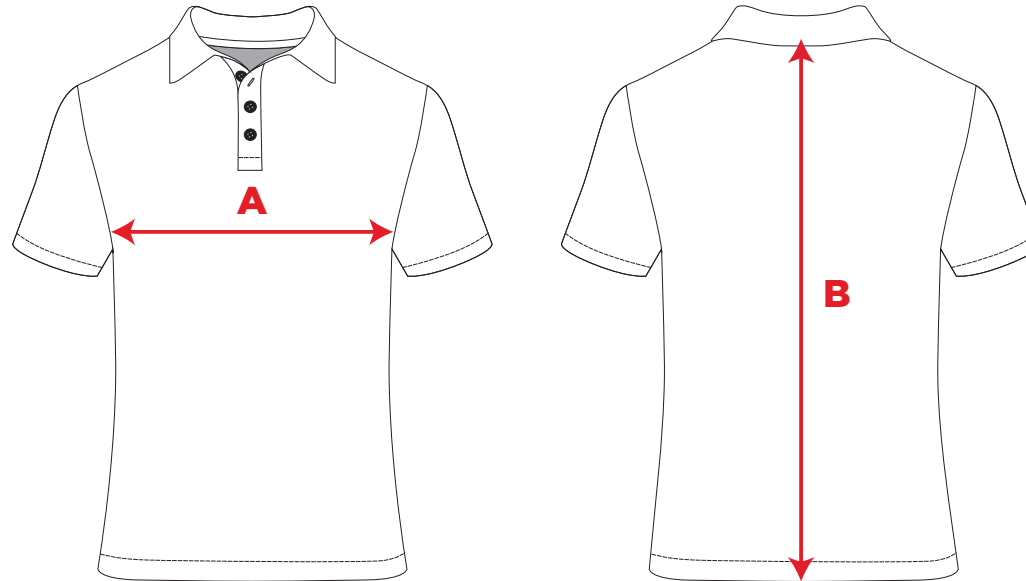

STYLE INFORMATION

CATEGORY:
MULTI-PURPOSE

SIZE SPEC CODE:
IDA-015JNR

DESCRIPTION
SET-IN SLEEVE POLO

GENDER:
UNISEX

SIZE RANGE:
YOUTH

FACTORY:
C-FACTORY

PRODUCT DIAGRAM

REF	MEASUREMENT	2Y	4Y	6Y	8Y	10Y	12Y	14Y	16Y						
A	1/2 CHEST (cm)	32	34	37	40	43	46	49	52						
B	BACK LENGTH (cm)	41	45	49	53	57	61	65	67						

All measurements are in centimetres (cm), with a tolerance of +/- 1.5cm

Please note that these measurements refer to the size of the garment, not the person wearing it.

To determine your measurements, we recommend measuring a similar garment that you already own and that fits you well by laying it on a flat surface and comparing the respective measurements. For reference, half chest measurements refer to armpit-to-armpit, across the front of the garment laid out onto a flat surface.