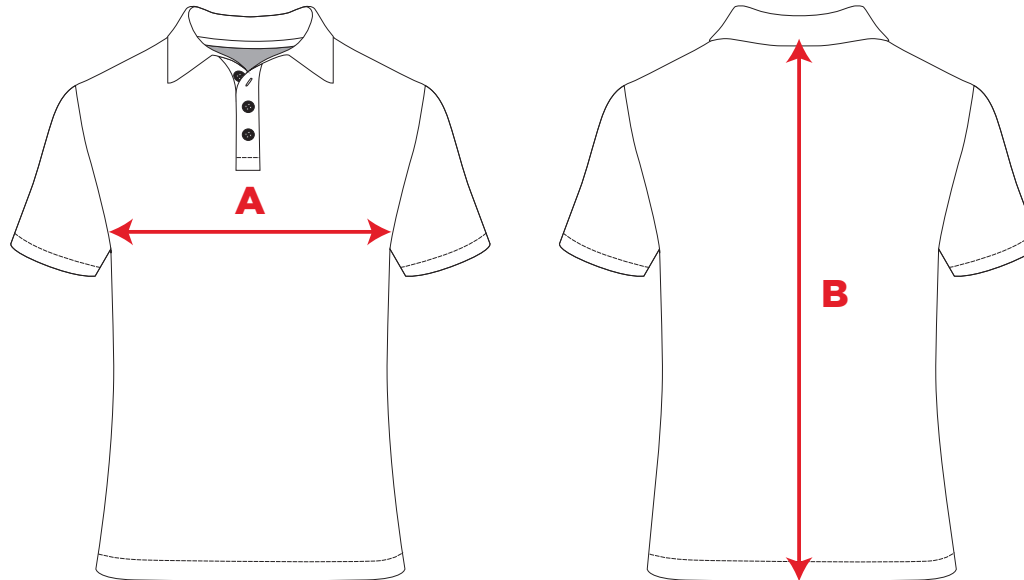

STYLE INFORMATION

CATEGORY:
MULTI-PURPOSE

SIZE SPEC CODE:
IDA-015

DESCRIPTION
SET-IN SLEEVE POLO

GENDER:
MENS

SIZE RANGE:
ADULT

FACTORY:
C-FACTORY

PRODUCT DIAGRAM

REF	MEASUREMENT	2XS	XS	S	M	L	XL	2XL	3XL	4XL	5XL	6XL	7XL				
A	1/2 CHEST (cm)	50	52.5	55	57.5	60	62.5	65	67.5	70	72.5	75	77.5				
B	CENTRE BACK LENGTH (cm)	67	69	71	73	75	77	79	81	83	85	87	89				

All measurements are in centimetres (cm), with a tolerance of +/- 1.5cm

Please note that these measurements refer to the size of the garment, not the person wearing it.

To determine your measurements, we recommend measuring a similar garment that you already own and that fits you well by laying it on a flat surface and comparing the respective measurements. For reference, half chest measurements refer to armpit-to-armpit, across the front of the garment laid out onto a flat surface.